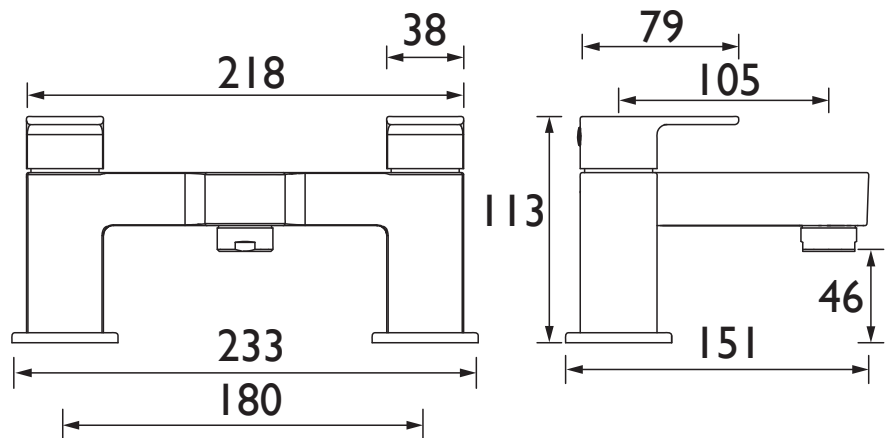

Product Certifications:

WRAS Certificate No: 250503302
WRAS Expiry Date: 31/03/2030

For more products, visit our website:
<http://www.bristan.com>

Specification

Product Type:	Bathroom Tap
Main Construction Material:	Brass
Mount Type:	Deck
Handle Type:	Lever Handle
Connection Inlet:	3/4" BSP
Connection Outlet:	M28 Flow Straightener
Number of Tap Holes:	2
Valve/Cartridge Type:	3/4" Ceramic Disc Valve
Plumbing System Requirements:	Suitable for all plumbing systems
Minimum Dynamic Pressure (bar):	0.2 bar
Maximum Dynamic Pressure (bar):	5 bar
Maximum Hot Water Temperature °C:	65°C
Maximum Static Pressure (bar):	10 bar
Flow Type:	Single
Isolation Included:	No

Dimensions (measurements in mm)

Flow Rates (l/min)

System Pressure (bar)	0.2	0.5	1	2	3	5
FRZ BF C (mixed)	30.9	48.8	69	97.6	119.5	154.3

TECHNICAL DATA SHEET

BRISTAN

D8