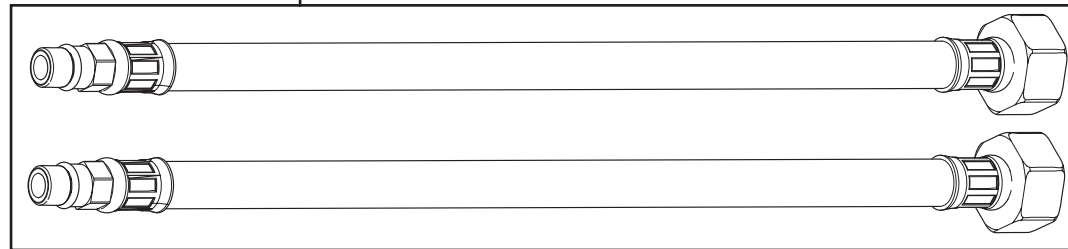

Product Code: BLB EFSNK C

Revision: D8

3

10

9

1	Reinforcing Plate
2	EasyFit Tool
3	Anti-Splash with Key
4	Spout Seals Kit
5	35mm Cartridge
6	Cartridge Retaining Nut
7	Shroud
8	Handle Assembly
9	Plinth & O-Ring
10	M5 x 6mm Grub Screw
11	EasyFit Pack
12	Isolation Valves (Pair)
13	Molykote Grease
14	1/2" BSP Flexible Tails (Pair)

Product Code: BLB EFSNK C
Revision: D8

11

12

13

14

1	Reinforcing Plate
2	EasyFit Tool
3	Anti-Splash with Key
4	Spout Seals Kit
5	35mm Cartridge
6	Cartridge Retaining Nut
7	Shroud
8	Handle Assembly
9	Plinth & O-Ring
10	M5 x 6mm Grub Screw
11	EasyFit Pack
12	Isolation Valves (Pair)
13	Molykote Grease
14	1/2" BSP Flexible Tails (Pair)