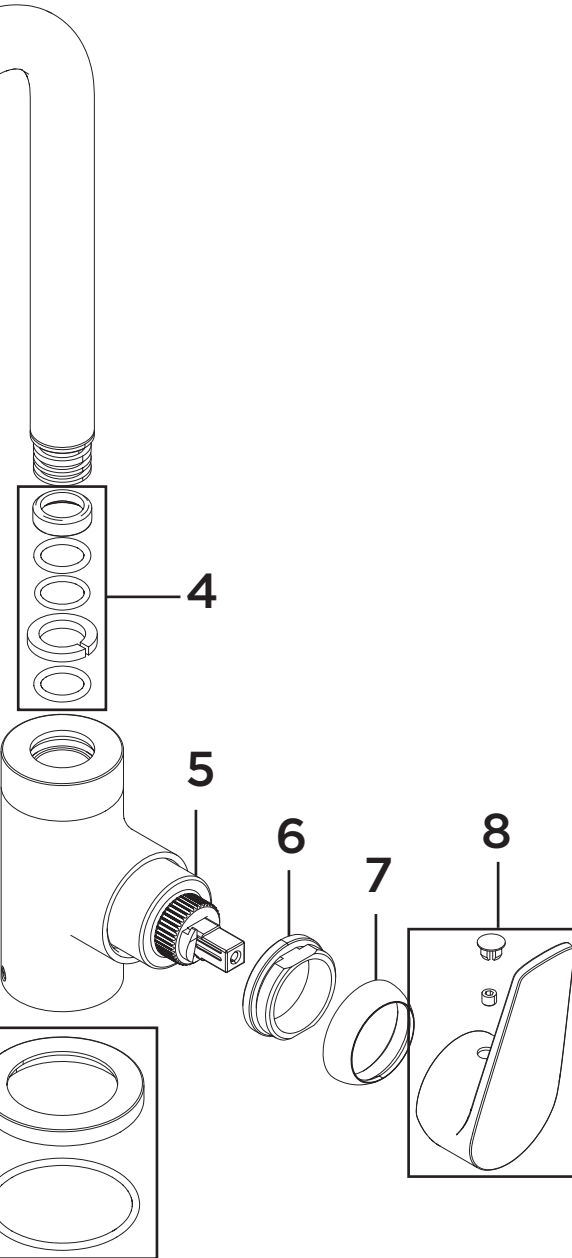

Product Code: BLB EFSNK C

Revision: D8

3

10

9

1	Reinforcing Plate
2	EasyFit Tool
3	Anti-Splash with Key
4	Spout Seals Kit
5	35mm Cartridge
6	Cartridge Retaining Nut
7	Shroud
8	Handle Assembly
9	Plinth & O-Ring
10	M5 x 6mm Grub Screw
11	EasyFit Pack
12	Isolation Valves (Pair)
13	Molykote Grease
14	1/2" BSP Flexible Tails (Pair)

Product Code: BLB EFSNK C
Revision: D8

11

12

13

14

1	Reinforcing Plate
2	EasyFit Tool
3	Anti-Splash with Key
4	Spout Seals Kit
5	35mm Cartridge
6	Cartridge Retaining Nut
7	Shroud
8	Handle Assembly
9	Plinth & O-Ring
10	M5 x 6mm Grub Screw
11	EasyFit Pack
12	Isolation Valves (Pair)
13	Molykote Grease
14	1/2" BSP Flexible Tails (Pair)