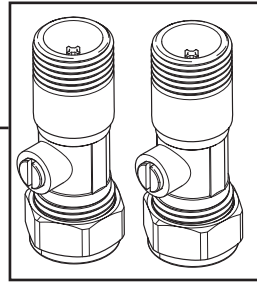

Product Code: BLB EFSNK C

Revision: D8

3

10

9

1	Reinforcing Plate
2	EasyFit Tool
3	Anti-Splash with Key
4	Spout Seals Kit
5	35mm Cartridge
6	Cartridge Retaining Nut
7	Shroud
8	Handle Assembly
9	Plinth & O-Ring
10	M5 x 6mm Grub Screw
11	EasyFit Pack
12	Isolation Valves (Pair)
13	Molykote Grease
14	1/2" BSP Flexible Tails (Pair)

Product Code: BLB EFSNK C
Revision: D8

11

12

13

14

1	Reinforcing Plate
2	EasyFit Tool
3	Anti-Splash with Key
4	Spout Seals Kit
5	35mm Cartridge
6	Cartridge Retaining Nut
7	Shroud
8	Handle Assembly
9	Plinth & O-Ring
10	M5 x 6mm Grub Screw
11	EasyFit Pack
12	Isolation Valves (Pair)
13	Molykote Grease
14	1/2" BSP Flexible Tails (Pair)