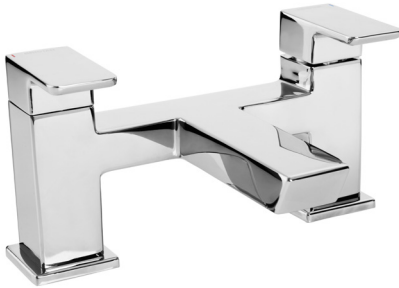

# COB BF C

# COBALT Tap Range

Cobalt Bath Filler Chrome

## Features:

- Long life 1/4 turn ceramic disc valves for added durability and smooth control.
- Robust metal fixing nut to secure the tap in place reducing the risk of loosening over time.
- A hard-wearing, flawless, scratch resistant chrome finish that lasts for years. Salt spray tested to ensure added durability.
- 10 year parts and 1 year labour guarantee for peace of mind.
- Co-ordinating Bathroom taps, Recess shower and Accessories available.

## Specification

Product Type:	Bathroom Tap
Main Construction Material:	Brass
Mount Type:	Deck
Handle Type:	Lever handles
Connection Inlet:	3/4" BSP
Connection Outlet:	M24 Flow Straightener
Number of Tap Holes:	2
Valve/Cartridge Type:	3/4" Ceramic Disc Valve - 1/4 turn
Plumbing System Requirements:	Suitable for all plumbing systems
Minimum Dynamic Pressure (bar):	0.3 bar
Maximum Dynamic Pressure (bar):	5 bar
Maximum Hot Water Temperature °C:	65°C
Maximum Static Pressure (bar):	10 bar
Flow Type:	Single
Isolation Included:	No