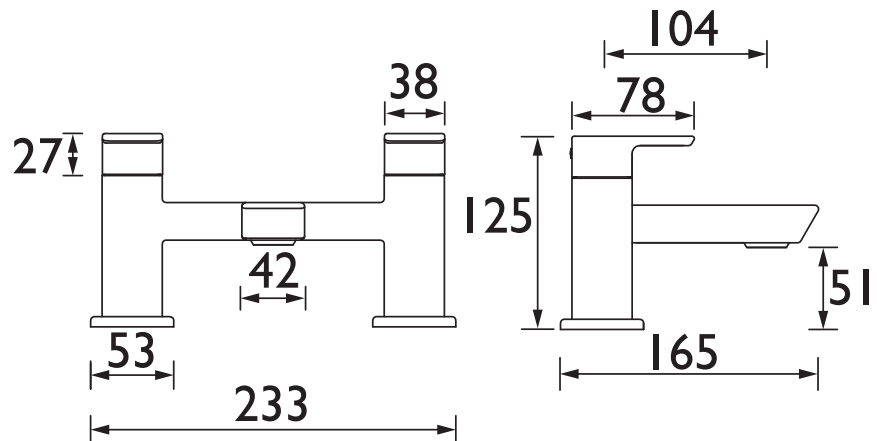

## Specification

Product Type:	Bathroom Tap
Main Construction Material:	Brass
Mount Type:	Deck
Handle Type:	Lever handles
Connection Inlet:	3/4" BSP
Connection Outlet:	M24 Flow Straightener
Number of Tap Holes:	2
Valve/Cartridge Type:	3/4" Ceramic Disc Valve - 1/4 turn
Plumbing System Requirements:	Suitable for all plumbing systems
Minimum Dynamic Pressure (bar):	0.3 bar
Maximum Dynamic Pressure (bar):	5 bar
Maximum Hot Water Temperature °C:	65°C
Maximum Static Pressure (bar):	10 bar
Flow Type:	Single
Isolation Included:	No

## Dimensions (measurements in mm)