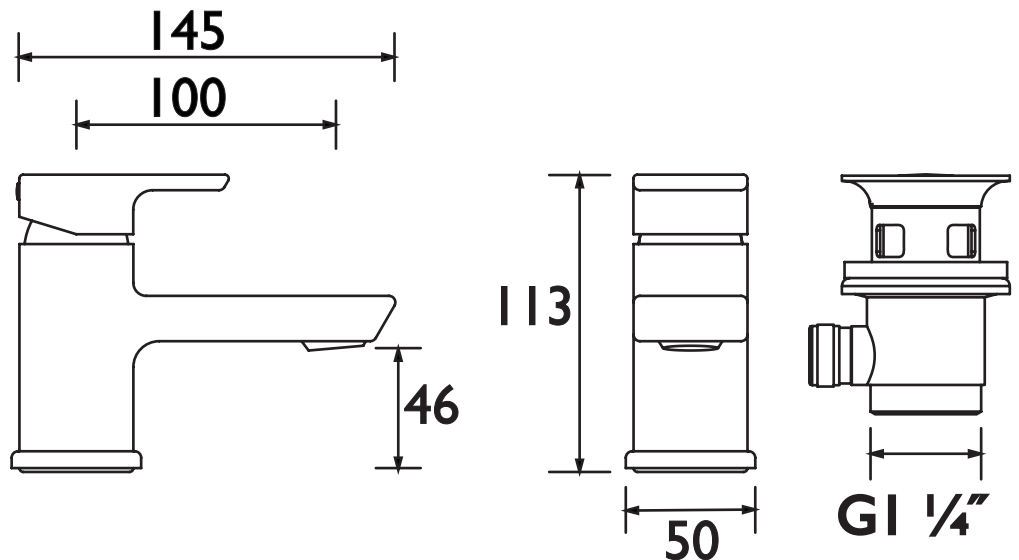

COB BAS C

COBALT Tap Range Cobalt Basin Mixer Chrome

Specification

Product Type:	Bathroom Taps
Main Construction Material:	Brass
Mount Type:	Deck
Handle Type:	Square
Connection Inlet:	1/2" BSP Flexible Tails
Connection Outlet:	M24 5lpm Flow Limited Aerator
Number of Tap Holes:	1
Valve/Cartridge Type:	35mm Single Lever Cartridge
Plumbing System Requirements:	Suitable for all plumbing systems
Minimum Dynamic Pressure (bar):	0.3 bar
Maximum Dynamic Pressure (bar):	5 bar
Maximum Hot Water Temperature °C:	60°C
Maximum Static Pressure (bar):	10 bar
Flow Type:	Single
Isolation Included:	No

Features:

- This tap has a flow regulator, which limits the flow of water to 5 litres per minute, reducing the amount of water you use.
- Everything you need in the box including flexible tails and clicker waste so nothing to buy separately.
- Long life ceramic cartridge for added durability and smooth control.
- A hard-wearing, flawless, scratch resistant chrome finish that lasts for years. Salt spray tested to ensure added durability.
- 10 year parts and 1 year labour guarantee for peace of mind.

Product Certifications:

WRAS Certificate No: 250703005
WRAS Expiry Date: 31/07/2030

Dimensions (measurements in mm)

Flow Rates (l/min)

System Pressure (bar)	0.3	0.5	1	2	3	5
COB BAS C (mixed)	2.6	3.4	4.7	4.8	4.6	4.8