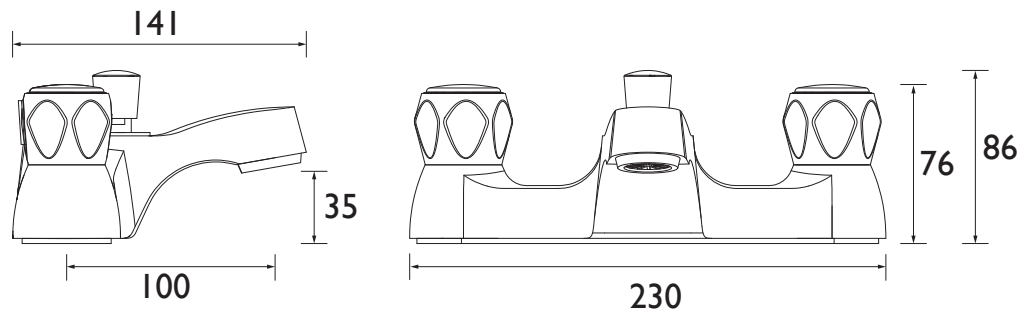

### Specification

<b>Product Type:</b>	Bathroom Taps
<b>Main Construction Material:</b>	Brass
<b>Mount Type:</b>	Deck Mounted
<b>Handle Type:</b>	Round
<b>Connection Inlet:</b>	3/4" BSP
<b>Connection Outlet:</b>	Aerator
<b>Number of Tap Holes:</b>	2
<b>Valve/Cartridge Type:</b>	1/2" Compression Valves
<b>Plumbing System Requirements:</b>	All - Ideally Balanced
<b>Working Pressure Range:</b>	Min 0.2 Bar, Max 7.0 Bar
<b>Maximum Hot Water Temperature: °C</b>	65
<b>Maximum Static Pressure: (bar)</b>	10
<b>Flow Type:</b>	Single Flow
<b>Isolation Included:</b>	No

### Dimensions (measurements in mm)