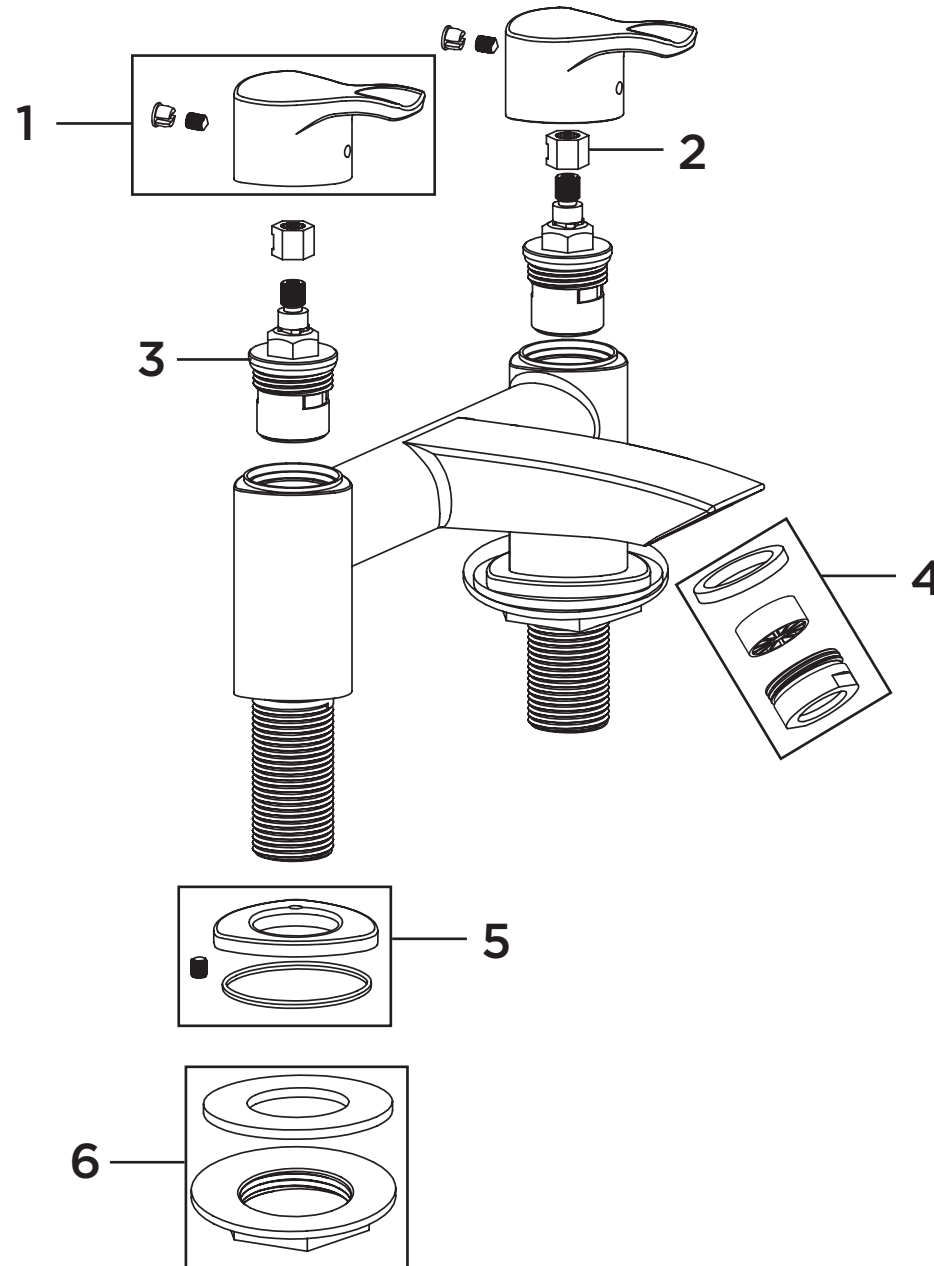

**Product Code:** CAP BF C**Revision:** D4

1	Handle Assembly (Pair)
2	Spline Adaptor
3	3/4" Ceramic Disc Valves (Pair)
4	M28 Flow Straightener
5	Plinth inc Washer and Screw
6	3/4" Backnut & Washer