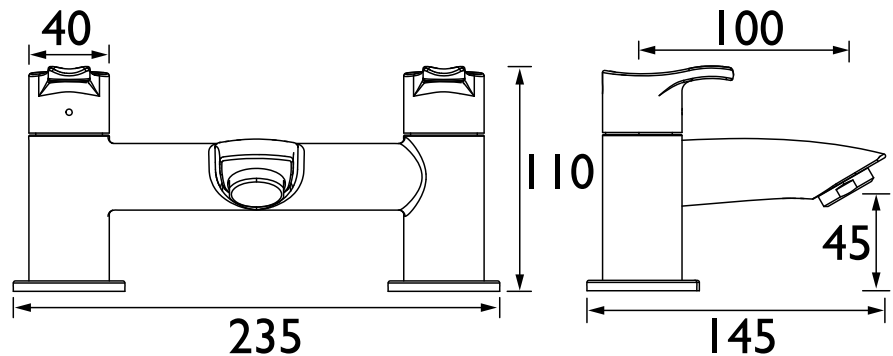

CAP BF C

CAPRI Tap Range Capri Pillar Bath Filler Chrome

Features:

- Long life 1/4 turn ceramic disc valves for added durability and smooth control.
- Robust metal fixing nut to secure the tap in place reducing the risk of loosening over time.
- A hard-wearing, flawless, scratch resistant chrome finish that lasts for years. Salt spray tested to ensure added durability.
- 10 year parts and 1 year labour guarantee for peace of mind.
- Co-ordinating Bathroom taps, Recess shower and Accessories available.

Product Certifications:

WRAS Certificate No: 2205901
WRAS Expiry Date: 31/05/2027

For more products, visit our website:
<http://www.bristan.com>

Specification

| | |
|-----------------------------------|------------------------------------|
| Product Type: | Bathroom Taps |
| Main Construction Material: | Brass |
| Mount Type: | Deck |
| Handle Type: | Lever Handles |
| Connection Inlet: | 3/4" BSP |
| Connection Outlet: | M28 Flow Straightener |
| Number of Tap Holes: | 2 |
| Valve/Cartridge Type: | 3/4" Ceramic Disc Valve - 1/4 turn |
| Plumbing System Requirements: | Suitable for all plumbing systems |
| Minimum Dynamic Pressure (bar): | 0.2 bar |
| Maximum Dynamic Pressure (bar): | 5 bar |
| Maximum Hot Water Temperature °C: | 65°C |
| Maximum Static Pressure (bar): | 10 bar |
| Flow Type: | Single |
| Isolation Included: | No |

Dimensions (measurements in mm)

Flow Rates (l/min)

| System Pressure (bar) | 0.2 | 0.5 | 1 | 2 | 3 | 5 |
|-----------------------|-----|------|------|------|-------|-------|
| CAP BF C (mixed) | 29 | 45.9 | 64.9 | 91.8 | 112.4 | 145.1 |