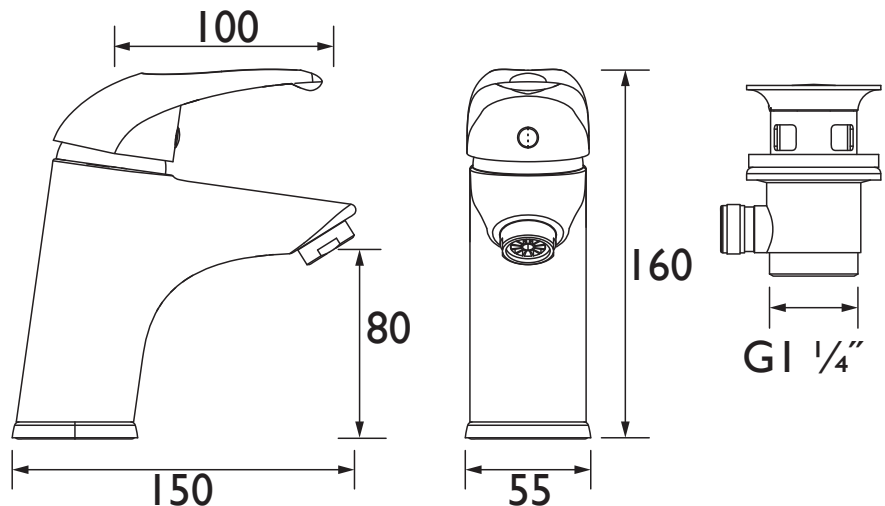

### Features:

- This tap has a flow regulator, which limits the flow of water to 5 litres per minute, reducing the amount of water you use.
- Everything you need in the box including flexible tails and clicker waste so nothing to buy separately.
- Long life ceramic cartridge for added durability and smooth control.
- A hard-wearing, flawless, scratch resistant chrome finish that lasts for years. Salt spray tested to ensure added durability.
- 10 year parts and 1 year labour guarantee for peace of mind.
- Co-ordinating Bathroom taps and Accessories available

### Specification

Product Type:	Bathroom Tap
Main Construction Material:	Brass
Mount Type:	Deck Mounted
Handle Type:	Lever Handle
Connection Inlet:	1/2" BSP Flexible Tails
Connection Outlet:	M24 5lpm Flow Limiter
Number of Tap Holes:	1
Valve/Cartridge Type:	40mm Ceramic Cartridge
Plumbing System Requirements:	Suitable for all plumbing systems
Minimum Dynamic Pressure (bar):	0.3 bar
Maximum Dynamic Pressure (bar):	5.0 bar
Maximum Hot Water Temperature °C:	65°C
Maximum Static Pressure (bar):	10 bar
Flow Type:	Single Flow
Isolation Included:	No

### Dimensions (measurements in mm)